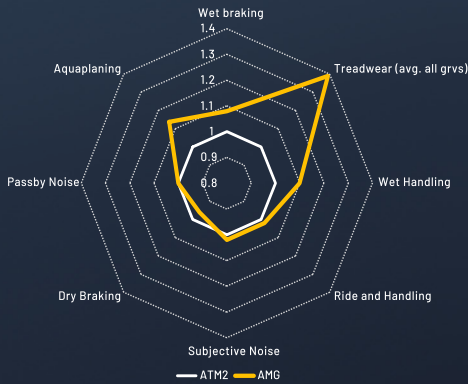

TEST RESULTS

* Size 205/55R16

* Testing vehicle – VW GOLF 8 1.5 TSI/
Toyota Altis 1.6

* Testing place: MIREVAL(FR)/COLMAR-BERG(LU)/
CHIANG MAI(TH)

*Timing: June '22

* Wet braking: weighted average 40% low Mu asphalt/40% high Mu Asphalt/20% concrete

** Tread wear: all grooves average

AVAILABLE SIZE

185/60R15 84H	Avanza 1.5 G/O, All New Yaris 1.5 E/G, Sienta, Vios E, Ignis GX	205/65R16 95V	New Kijang Innova, Zenix 2.0 G, Raize 1.2 G M/T, Rocky 1.2, Seltos
185/65R15 88V	Avanza/Veloz, All New Xenia 1.3, Xpander Freed, Mobilio, Ertiga, Mazda2, Grand Livina, New Grand Livina, i20	205/55R16 91V	Xpander 1.5L Exceed/Sport/Ultimate, Livina, Stargazer, Corolla Altis G/Hybrid, Cortez, Mazda5
195/60R15 88V	Yaris GR Sport, Confero S	205/55R17 91V	All New Voxy, Xpander 1.5L Ultimate/Premium, Xpander Cross, Kicks
195/65R15 91V	Nav1, Luxio, Apv Gx-Sgx	205/60R17 94V	Raize Gr Sport, Rocky 1.0
205/65R15 94V	Innova G/V	215/45R17 91W XL	Corolla Altis V, GR86
195/50R16 84V	Sienta, All New Yaris, Vios G	215/55R17 94V	WR-V RS, BR-V Prestige, HR-V Juke, Innova/Venturer, Odyssey, Teana, New MG ZS, All New Camry V/Hybrid
195/55R16 87V	Sienta, Grand Livina/X-Gear, Baleno, i20	205/45R17 84W	MX-5, Upsize
195/60R16 89V	Avanza G/All New Veloz, All New Vios, All New Xenia 1.5, Br-V, XI-7, Serena, Magnite	195/65R16 92V	Xpander 1.5L Exceed/GLS/Sport, XL-7
195/65R16 92V	Xpander 1.5L Exceed/GLS/Sport, XL-7	205/60R16 92V	Voxy, Alvez, Biante, New SX4 S-Cross
205/55R16 91V		225/55R17 97V	Nissan Elgrand, Mercedes-Benz Viano, Subaru Forester, Subaru XV, Upsize

**BAN ANDA RUSAK?
KAMI GANTI BARU!***

www.goodyear-indonesia.com

GOODYEAR CARE CENTER: 0-800-1-222-777

SMS/WA: 0811-1922-777 • email: cs_indonesia@goodyear.com

* syarat dan ketentuan berlaku